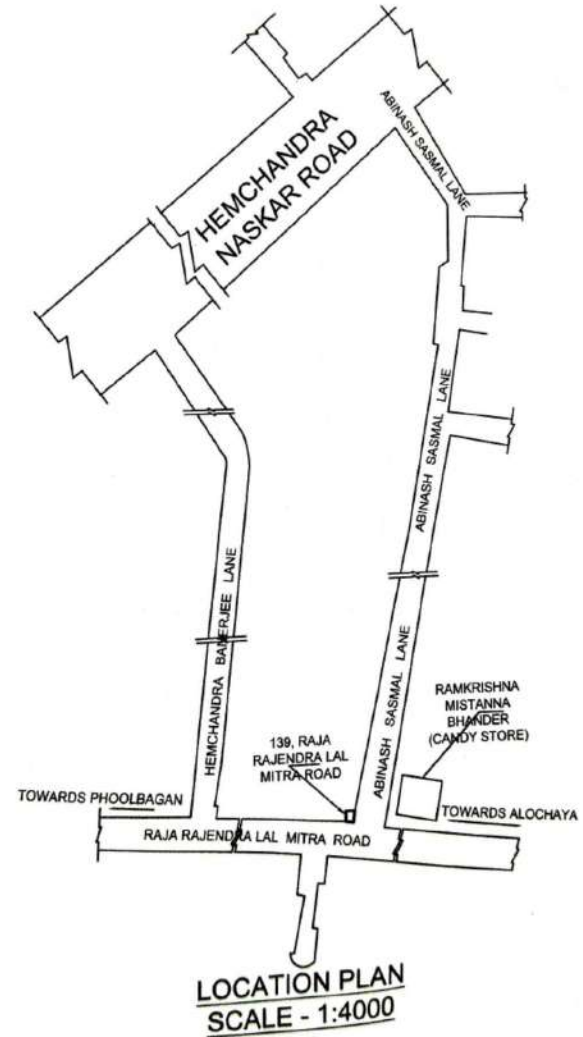

“Basundhara Apartment” situated at at Premises No. 139, Raja Rajendralal Mitra Road, Ward No. 035 under KMC, Dist. South 24 PGS, P.O & P.S.- Beliaghata, Pin Code – 700010

LAT: 20°34'06" N | LONG: 88°23'22" E